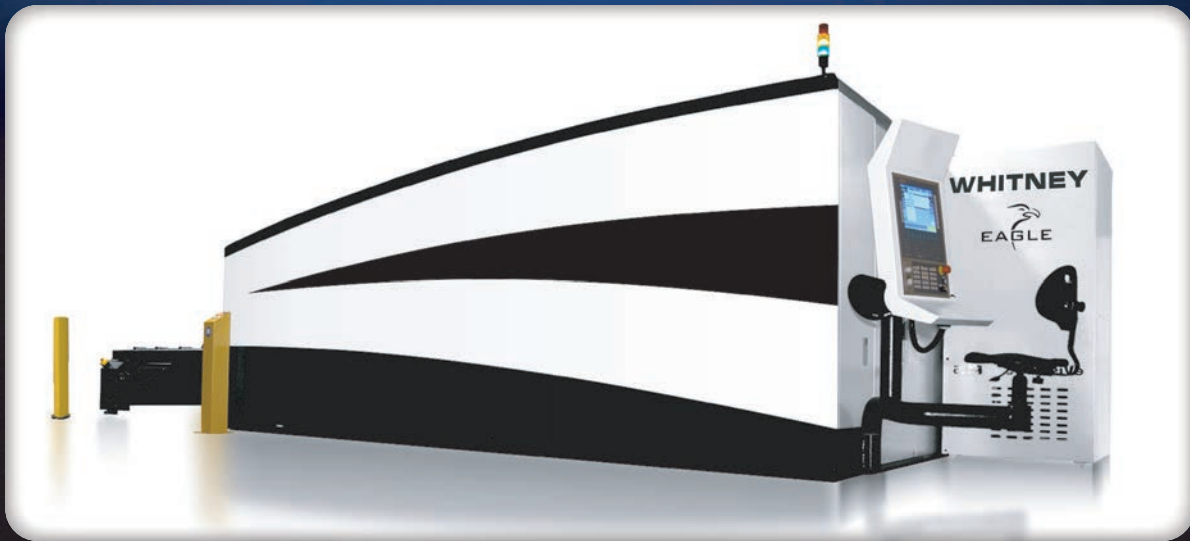

WHITNEY

Fiber Laser

- Fiber Power Up to 6 kW
- Table Sizes Up to 13' x 100'
- CO₂ Resonators Available

Proven Quality from \$495,000

LASER PLASMA BEVEL PUNCH MILL
TAP FORM MARK INTEGRATE

 **Megafab™**
PIRANHA • WHITNEY • BERTSCH

WHITNEY

World's Fastest Laser...
PERIOD!

WHITNEY Eagle – 6 kW Fiber Laser • 6 G Acceleration

LASER PLASMA BEVEL PUNCH MILL
TAP FORM MARK INTEGRATE

 **Megafab™**
PIRANHA • WHITNEY • BERTSCH